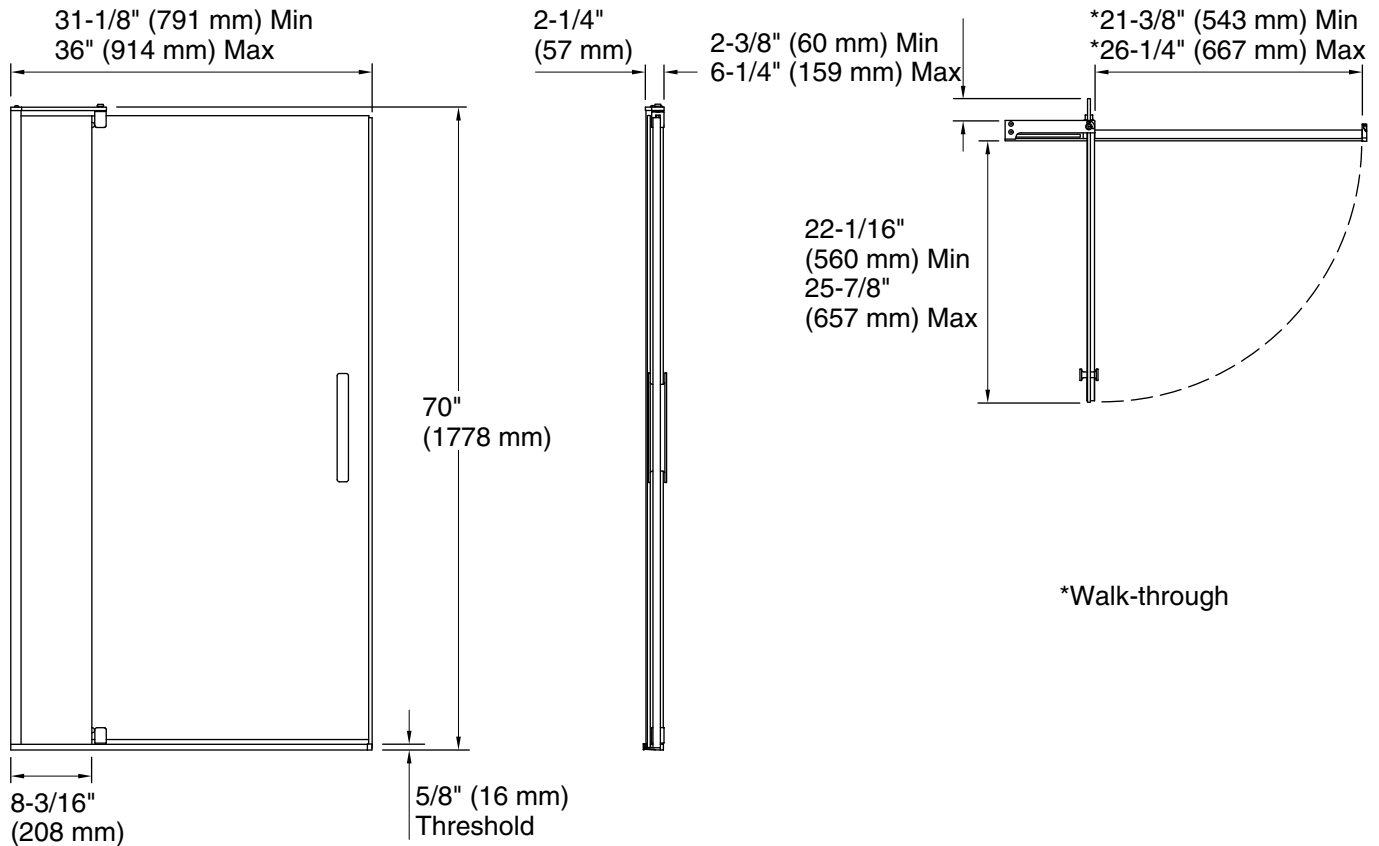

### Material

- Frameless, 5/16" (8mm) thick Crystal Clear tempered glass.

### Installation

- Out-of-plumb adjustability simplifies installation.
- Door can be installed to open to the left or right to suit your bathroom layout.
- Pivot shower door.
- Not for use in hospitality.
- For residential use only.

### Technical Information

All product dimensions are nominal.

Installation type:	For shower base installation
Opening style:	Pivot
Opening Width - Min:	31-1/8" (791 mm)
Opening Width - Max:	36" (914 mm)
Walk-through - Min:	21-3/8" (542 mm)
Walk-through - Max:	26-1/4" (666 mm)
Base-To-Wall Radius - Max:	3/8" (10 mm)
Glass thickness:	5/16" (8 mm)
Glass coating:	CleanCoat®